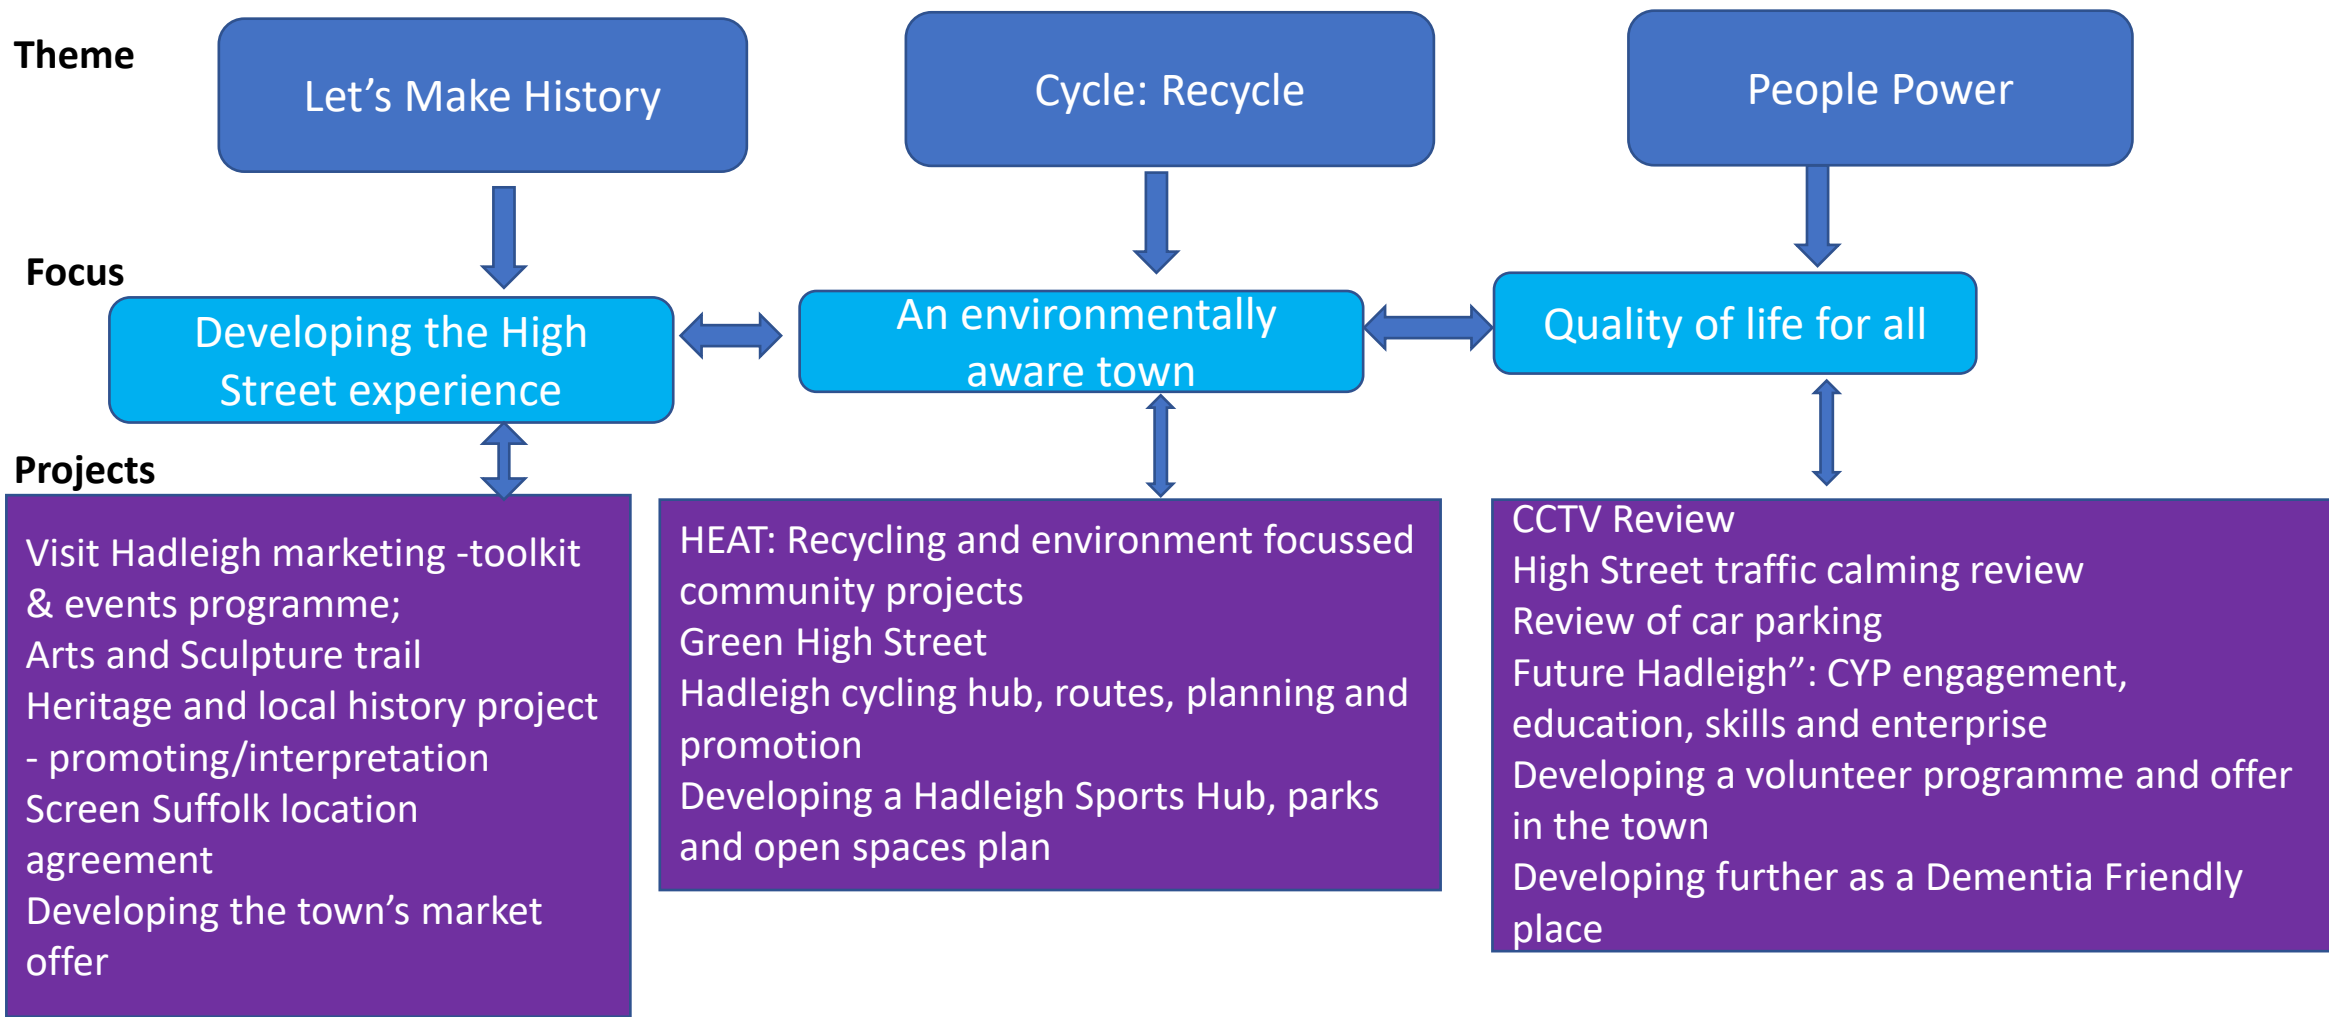

Invest in Hadleigh Vision – plan on a page

Major Projects:
 Hadleigh Leisure Centre; Angel Court affordable housing; Hadleigh Library;
 Benton End House & Trust project;
 Developing the Guild Hall as a multi-purpose arts & creative centre
 New commercial floorspace